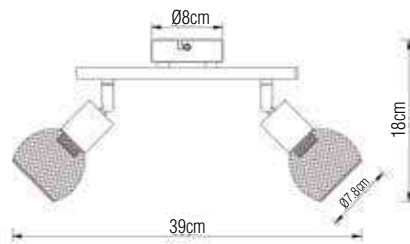

SL NET 1/2/3

SL NET 1 BLACK IP20 1 x MAX 40W E14 230V

SL NET 2 BLACK IP20 2 x MAX 40W E14 230V

SL NET 3 BLACK IP20 3 x MAX 40W E14 230V

• **Dimension:**

SL NET 1