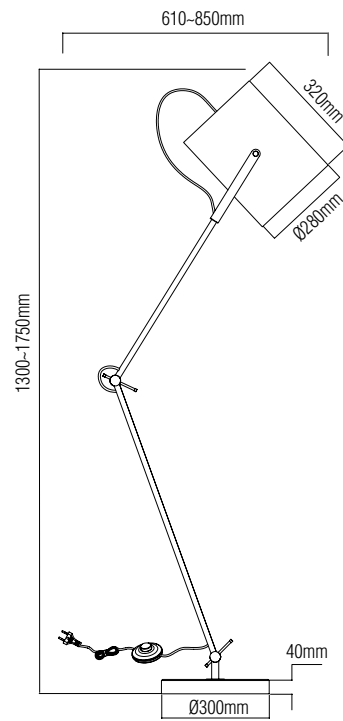

F-18136

F-18136 GUN METAL E27, 60W

- **Material:** CABLE: black wire 2.1m
  METAL FINISHING: gun metal
  SHADE: black TC fabric
  BASE: black marble

- **Dimension:**

F-18136