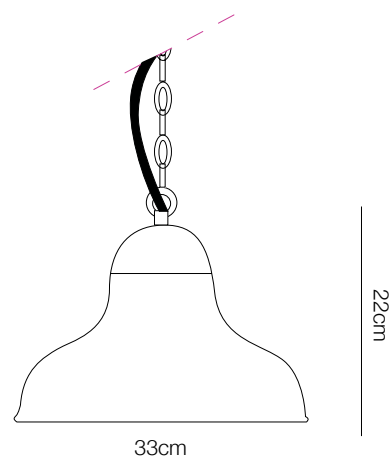

▪ **Material:** Aluminium

▪ **Dimension:**

1C - 7527C+2295

1C - 7527C+Silver

1C - 7527C+Rose Gold

PD323-1

PD323-1	WHITE+SILVER (SILVER INSIDE)	E27, 60W
PD323-1	WHITE+ROSE GOLD (GOLD INSIDE)	E27, 60W

- **Material:** Aluminium
- **Dimension:**