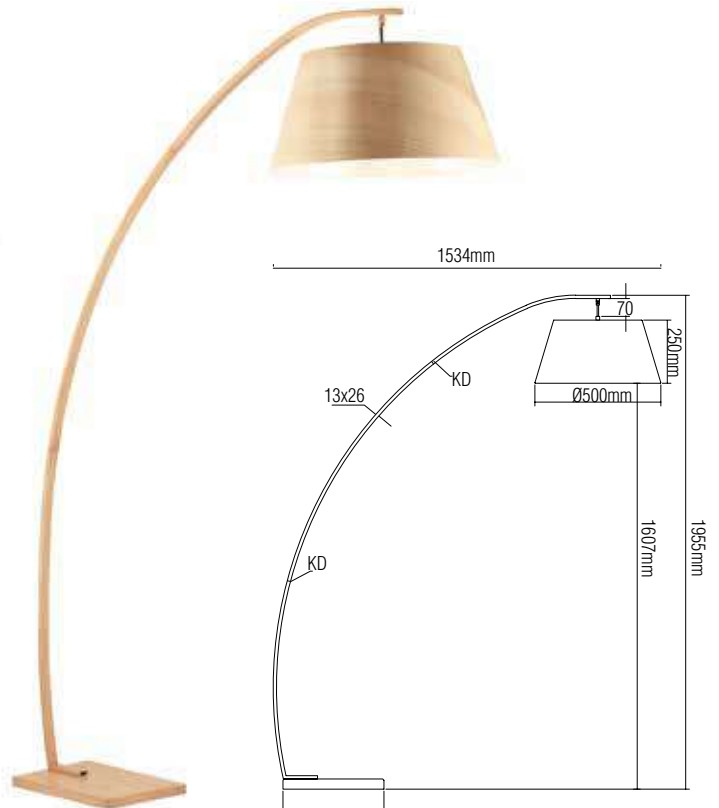

▪ **Dimension:**

F-14430BK

F-17030

F-17030 ASH WOOD+WHITE E27, 60W

- **Material:** CABLE: black wire 2.1m
METAL FINISHING: black painting
BODY: ash wood
SHADE: wood with ash wood color
BASE: ash wood

▪ **Dimension:**