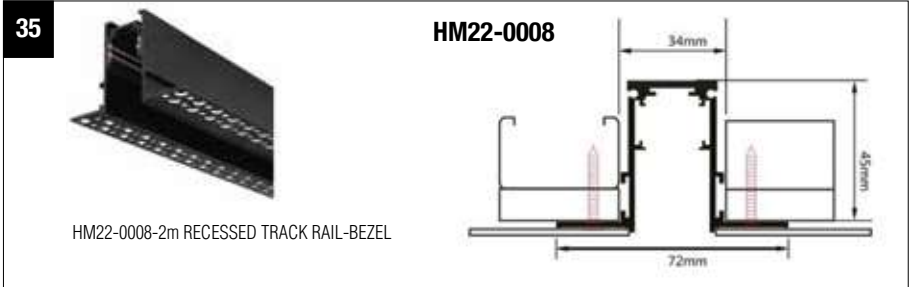

HM22-0001 SHEMATSKI PRIKAZ

HM22-0004 SHEMATSKI PRIKAZ