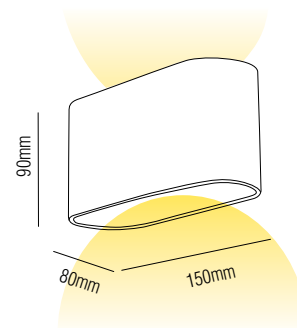

MURO OVALE

▪ Dimension:

MURO OVALE BRASS	BRASS	G9/40W MAX, IP20
MURO OVALE BRONZE	BRONZE	G9/40W MAX, IP20
MURO BK/GOLD	BLACK/GOLD	G9/40W MAX, IP20
MURO WH/SILVER	WHITE SILVER	G9/40W MAX, IP20