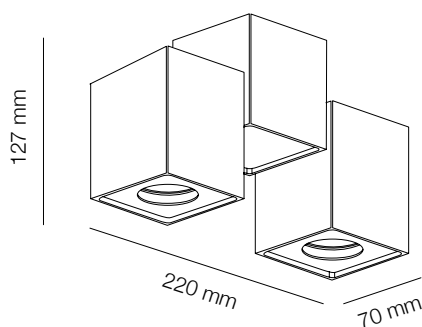

▪ **Dimenzije:**

WHITE