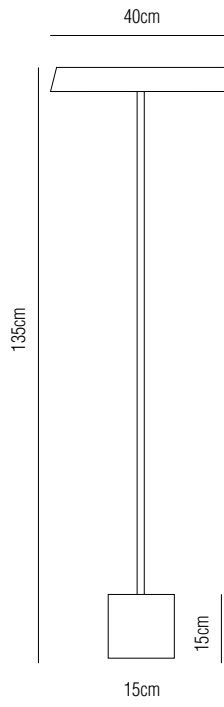

FL602

FL602	MATT BLACK	LED 32W, Lm 2500	
FL602	PLATED GOLD	LED 32W, Lm 2500	
FL602	MATT WHITE	LED 32W, Lm 2500	

▪ **Dimension:**

FL602 MATT BLACK