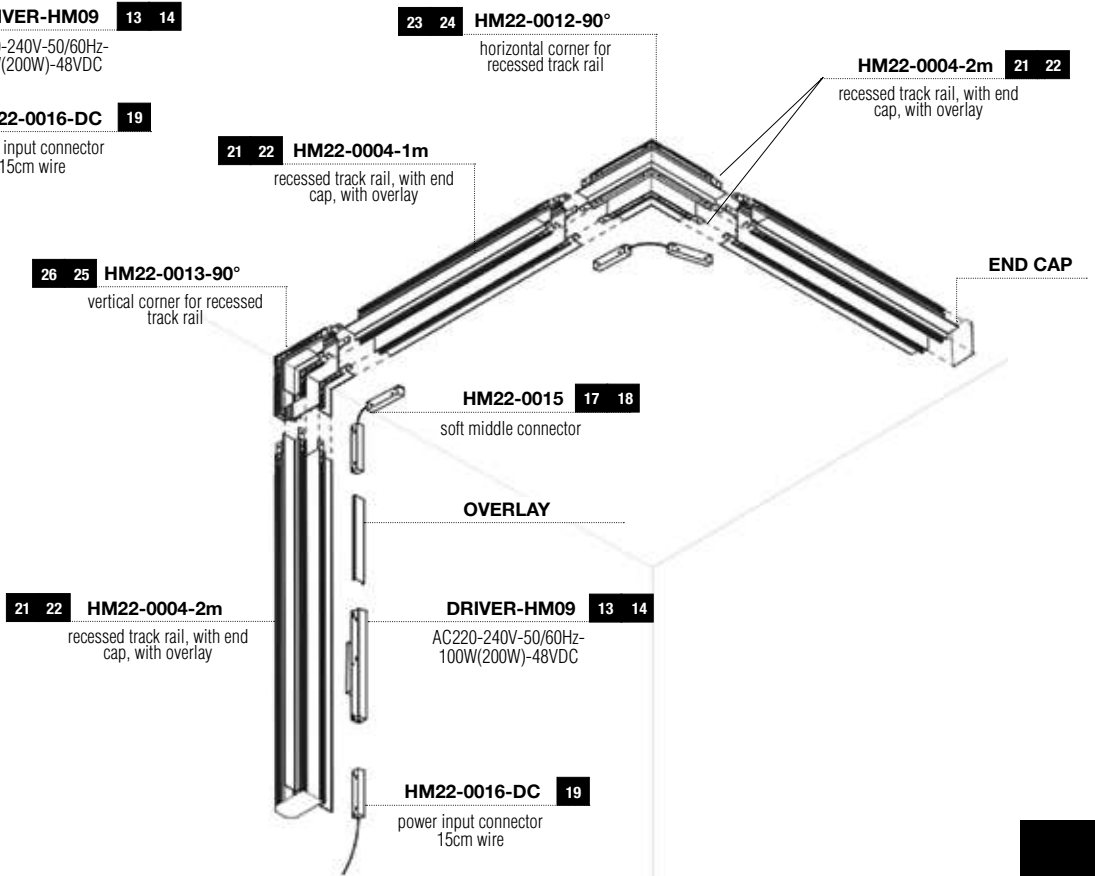

HM22-0004 SHEMATSKI PRIKAZ