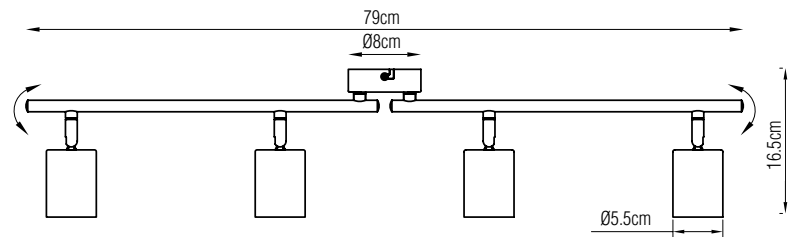

▪ **Dimension:**

SL ROTO 3

SL ROTO 1

SL ROTO 4

SL ROTO 2

SL ROTO 3R

SL WOOD/ROTO

SL WOOD/ROTO 1	METAL IN BLACK, WOOD DECORATION ON BASE, 1-GU10, MAX 35W	SIZE: 9*13cm
SL WOOD/ROTO 2	METAL IN BLACK, WOOD DECORATION ON BASE, 2-GU10, MAX 35W	SIZE: 21*9*11cm
SL WOOD/ROTO 3	METAL IN BLACK, WOOD DECORATION ON BASE, 3-GU10, MAX 35W	SIZE: D25*14cm
SL WOOD/ROTO 4	METAL IN BLACK, WOOD DECORATION ON BASE, 4-GU10, MAX 35W	SIZE: 49*9*11cm