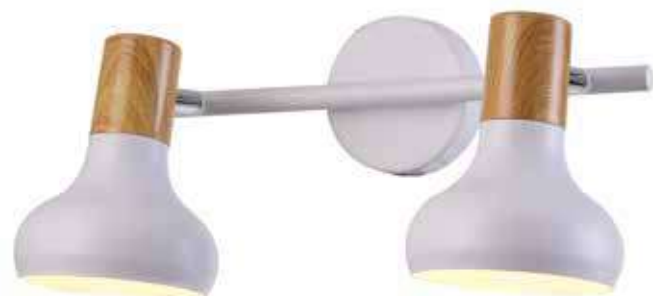

W10157-1
W10157-2
C10157-3

W10157-1 MATT WHITE+WOOD COLOR E14, 1x40W

W10157-2 MATT WHITE+WOOD COLOR E14, 2x40W

C10157-3 MATT WHITE+WOOD COLOR E14, 3x40W

▪ **Dimension:** Ø100*75mm

W10157-2