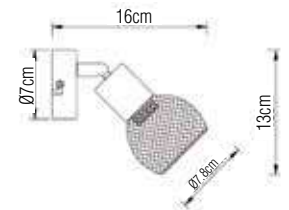

SL NET 1/2/3

SL NET 1 BLACK IP20 1 x MAX 40W E14 230V

SL NET 2 BLACK IP20 2 x MAX 40W E14 230V

SL NET 3 BLACK IP20 3 x MAX 40W E14 230V

• **Dimension:**

SL NET 1