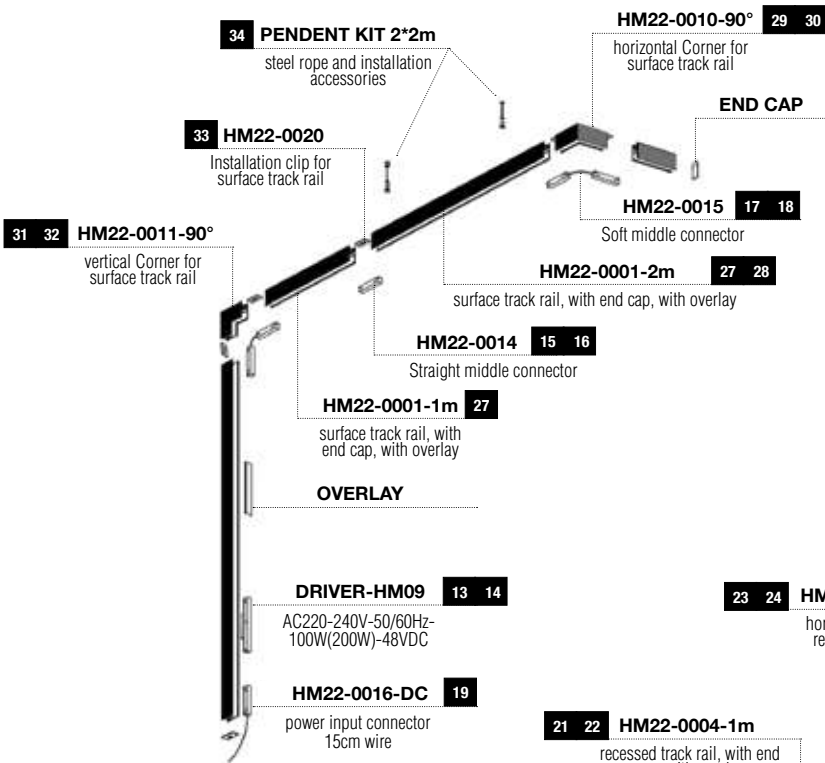

HM22-0001 SHEMATSKI PRIKAZ