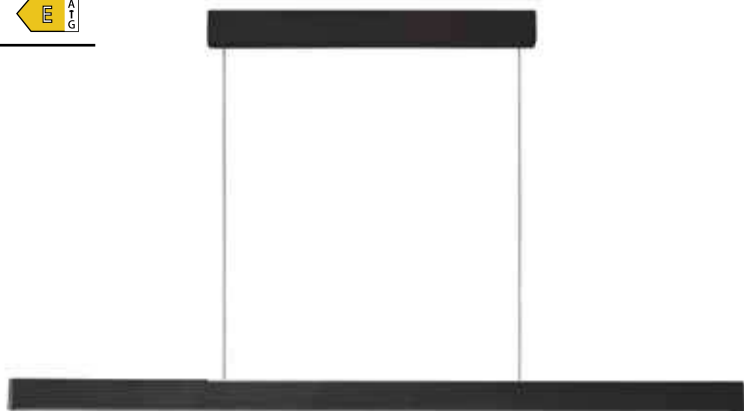

LINEA-P-1180/40 SWH

LINEA-P-1180/40 SBK

LED LINEAR LIGHT 3L931040

3L931040 WHITE ALUMINIUM BODY 0.9mm, PC DIFFUSER, 40W, 4800LM, 220-240V, 4000K, ISOLATED LIFUD DRIVER, PF0.9

- **Including:** - 2 PCS HANGING WIRE - 2 PCS SURFACE MOUNTED CLIPS
- 1 WHITE STAND - 5 YEARS WARRANTY
- **Dimension:** 1200*50*75mm