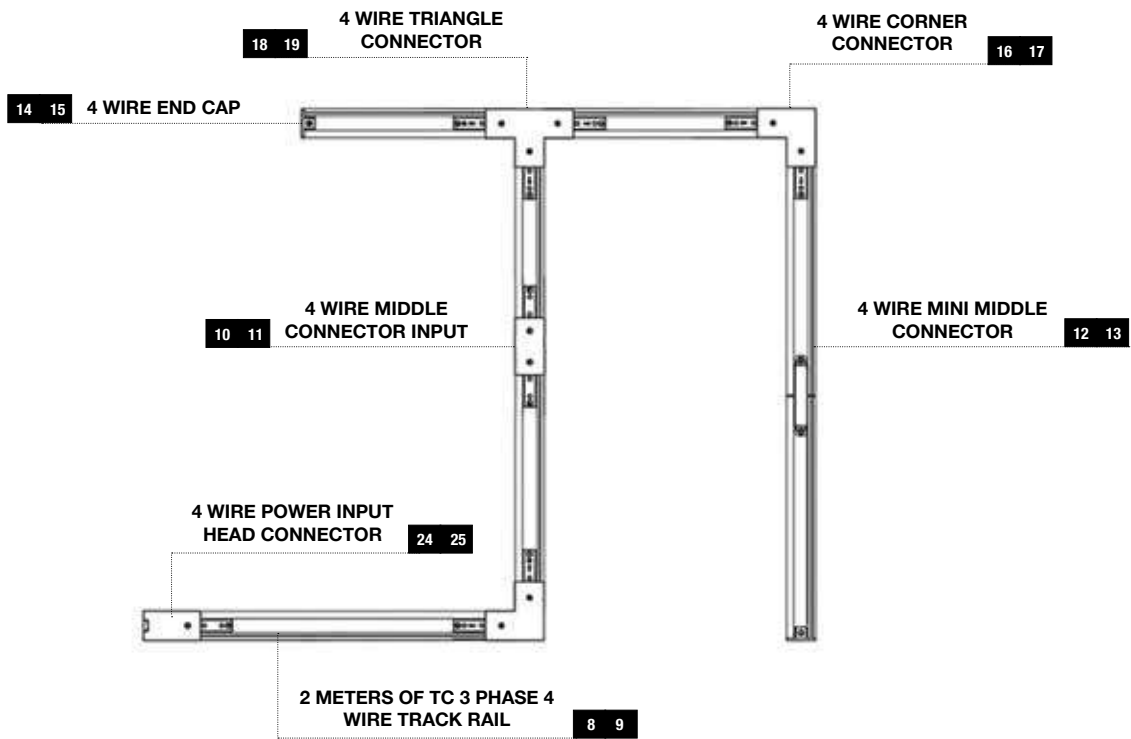

EU 3F SHEMATSKI PRIKAZ