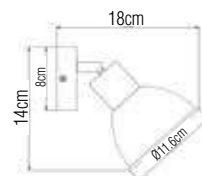

SL ANTIQ 1/2/3

SL ANTIQ 1 BLACK IP20 1 x MAX 40W E14 230V

SL ANTIQ 2 BLACK IP20 2 x MAX 40W E14 230V

SL ANTIQ 3 BLACK IP20 3 x MAX 40W E14 230V

▪ **Dimension:**

SL ANTIQ 3