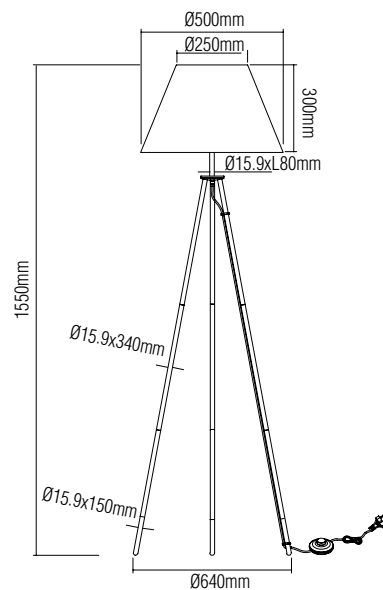

▪ **Dimension:**