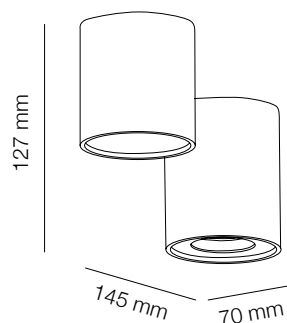

FARETTO R1 ALU

FARETTO R1 ALU DARK GREY 230V~50Hz, GU10, MAX 50W

FARETTO R1 ALU WHITE 230V~50Hz, GU10, MAX 50W

▪ **Dimenzije:**

DARK GREY