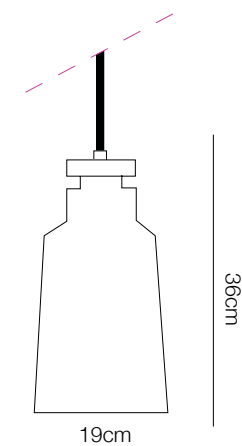

PD321-1C

PD321-1C MATT BLACK (MATT WHITE INSIDE) E27, 60W

PD321-1C MATT WHITE (MATT WHITE INSIDE) E27, 60W

▪ **Material:** Aluminium, Wood

▪ **Dimension:**

1C - Black