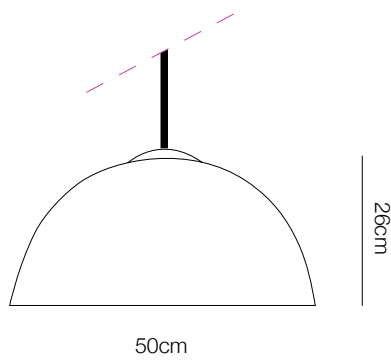

▪ **Dimension:**

1C - Black

1C - White

PD218-1A

PD218-1A MATT BLACK (GOLD INSIDE) E27, 60W

PD218-1A MATT WHITE (GOLD INSIDE) E27, 60W

▪ **Dimension:**

PD218-1A MATT BLACK (GOLD INSIDE)