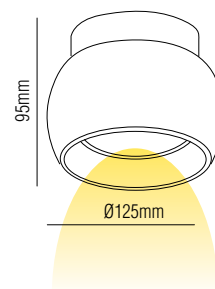

PICCOLLA

▪ Dimension: