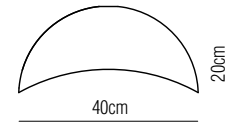

CL610-300/400/500

▪ Dimension:

CL610-400

CL610-300 CEILING LAMP, MATT BLACK OUTSIDE, GOLD INSIDE **E-27, 60W**

CL610-300 CEILING LAMP, MATT WHITE OUTSIDE, GOLD INSIDE **E-27, 60W**

CL610-300 CEILING LAMP, GOLD OUTSIDE, GOLD INSIDE **E-27, 60W**

CL610-400 CEILING LAMP, MATT BLACK OUTSIDE, GOLD INSIDE **E-27, 60W**

CL610-400 CEILING LAMP, MATT WHITE OUTSIDE, GOLD INSIDE **E-27, 60W**

CL610-400 CEILING LAMP, GOLD OUTSIDE, GOLD INSIDE **E-27, 60W**

CL610-500 CEILING LAMP, MATT BLACK OUTSIDE, GOLD INSIDE **E-27, 60W**

CL610-500 CEILING LAMP, MATT WHITE OUTSIDE, GOLD INSIDE **E-27, 60W**

CL610-500 CEILING LAMP, GOLD OUTSIDE, GOLD INSIDE **E-27, 60W**