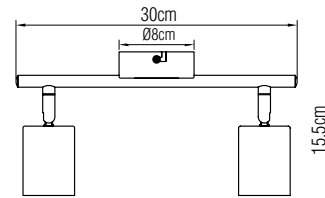

▪ **Dimension:**

SL ROTO 3

SL ROTO 1

SL ROTO 4

SL ROTO 2

SL ROTO 3R

SL WOOD/ROTO

SL WOOD/ROTO 1	METAL IN BLACK, WOOD DECORATION ON BASE, 1-GU10, MAX 35W	SIZE: 9*13cm
SL WOOD/ROTO 2	METAL IN BLACK, WOOD DECORATION ON BASE, 2-GU10, MAX 35W	SIZE: 21*9*11cm
SL WOOD/ROTO 3	METAL IN BLACK, WOOD DECORATION ON BASE, 3-GU10, MAX 35W	SIZE: D25*14cm
SL WOOD/ROTO 4	METAL IN BLACK, WOOD DECORATION ON BASE, 4-GU10, MAX 35W	SIZE: 49*9*11cm