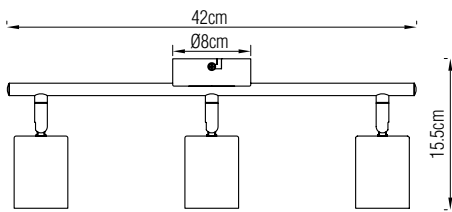

▪ **Dimension:**

SL ROTO 3

SL ROTO 1

SL ROTO 4

SL ROTO 2

SL ROTO 3R

SL WOOD/ROTO

SL WOOD/ROTO 1	METAL IN BLACK, WOOD DECORATION ON BASE, 1-GU10, MAX 35W	SIZE: 9*13cm
SL WOOD/ROTO 2	METAL IN BLACK, WOOD DECORATION ON BASE, 2-GU10, MAX 35W	SIZE: 21*9*11cm
SL WOOD/ROTO 3	METAL IN BLACK, WOOD DECORATION ON BASE, 3-GU10, MAX 35W	SIZE: D25*14cm
SL WOOD/ROTO 4	METAL IN BLACK, WOOD DECORATION ON BASE, 4-GU10, MAX 35W	SIZE: 49*9*11cm