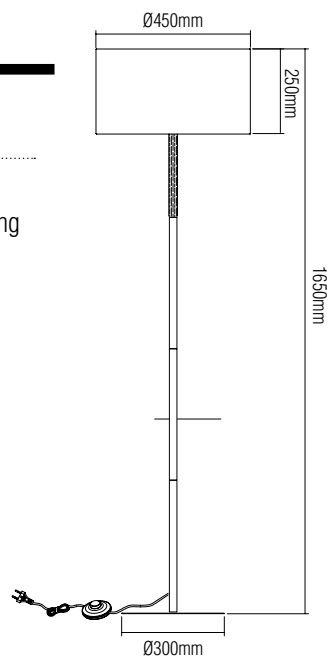

▪ **Dimension:**