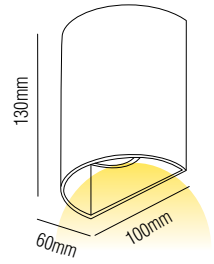

META TUBO S1

▪ Dimension: