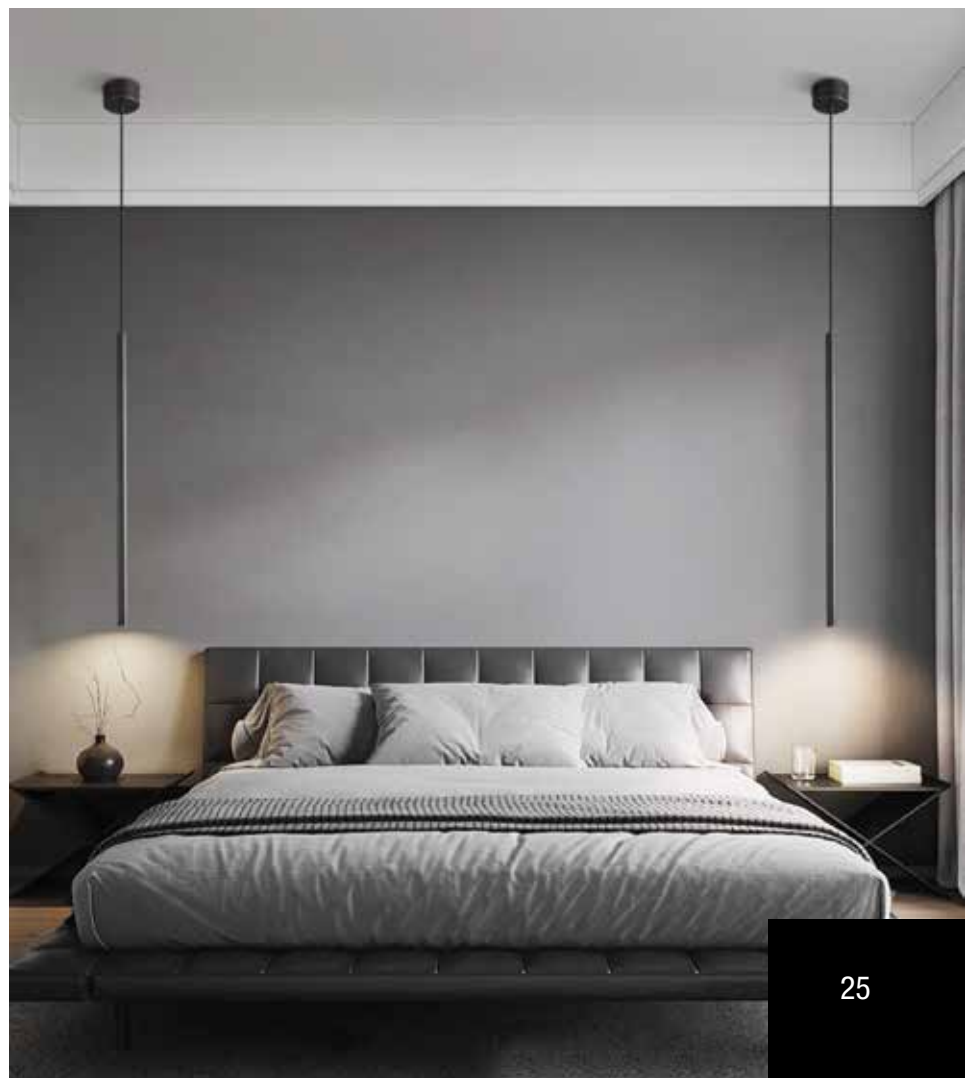

▪ Dimension: D20*L600mm*H1350

AL6092 BLACK

AL6092 BRASS

AL6001-W-B

AL6001-W-B BLACK LED 10W, 3000K, 130lm/W, 220-240V 

AL6001-W-B BRASS LED 10W, 3000K, 130lm/W, 220-240V 

▪ **Dimension:** D120*W60*H480mm

AL6001-W-B BLACK