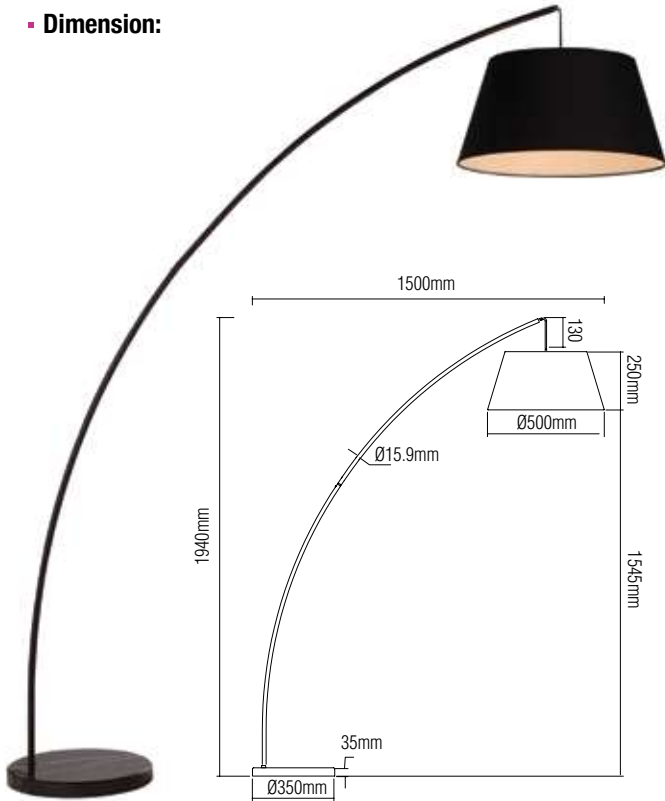

F-14430BK

F-14430BK BLACK E27, 60W

- **Material:** CABLE: black wire 2.1m
  METAL FINISHING: matte black painting
  SHADE: black fabric
  FRAME: metal, matte black painting
  BASE: black marble

▪ **Dimension:**

F-14430BK