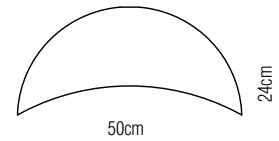

CL610-500

CL610-300 CEILING LAMP, MATT BLACK OUTSIDE, GOLD INSIDE **E-27, 60W**

CL610-300 CEILING LAMP, MATT WHITE OUTSIDE, GOLD INSIDE **E-27, 60W**

CL610-300 CEILING LAMP, GOLD OUTSIDE, GOLD INSIDE **E-27, 60W**

CL610-400 CEILING LAMP, MATT BLACK OUTSIDE, GOLD INSIDE **E-27, 60W**

CL610-400 CEILING LAMP, MATT WHITE OUTSIDE, GOLD INSIDE **E-27, 60W**

CL610-400 CEILING LAMP, GOLD OUTSIDE, GOLD INSIDE **E-27, 60W**

CL610-500 CEILING LAMP, MATT BLACK OUTSIDE, GOLD INSIDE **E-27, 60W**

CL610-500 CEILING LAMP, MATT WHITE OUTSIDE, GOLD INSIDE **E-27, 60W**

CL610-500 CEILING LAMP, GOLD OUTSIDE, GOLD INSIDE **E-27, 60W**