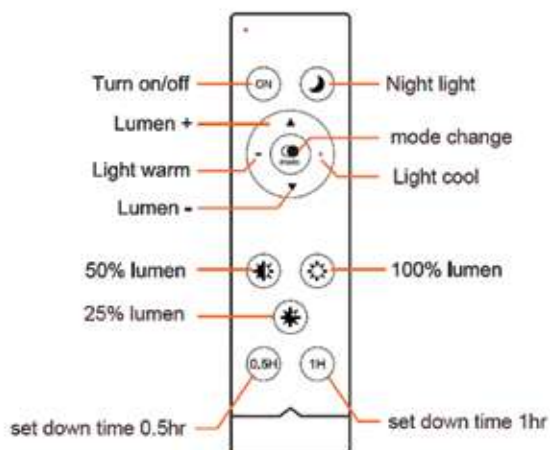

REMOTE CONTROL INSTRUCTION