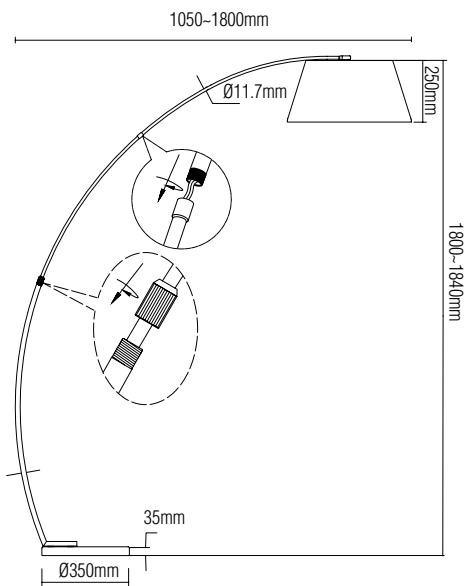

F-18137

F-18137 BLACK E27, 60W

- **Material:** CABLE: black wire 2.1m
  METAL FINISHING: metal+black painting
  BODY: metal+black painting
  SHADE: KD black TC fabric
  BASE: black marble

▪ **Dimension:**