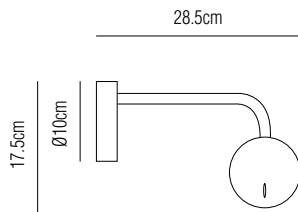

WL713

FL713	MATT BLACK	LED 2.5W, Lm 110	
FL713	PLATED GOLD	LED 2.5W, Lm 110	
FL713	MATT WHITE	LED 2.5W, Lm 110	

▪ **Dimension:**

FL713 MATT BLACK