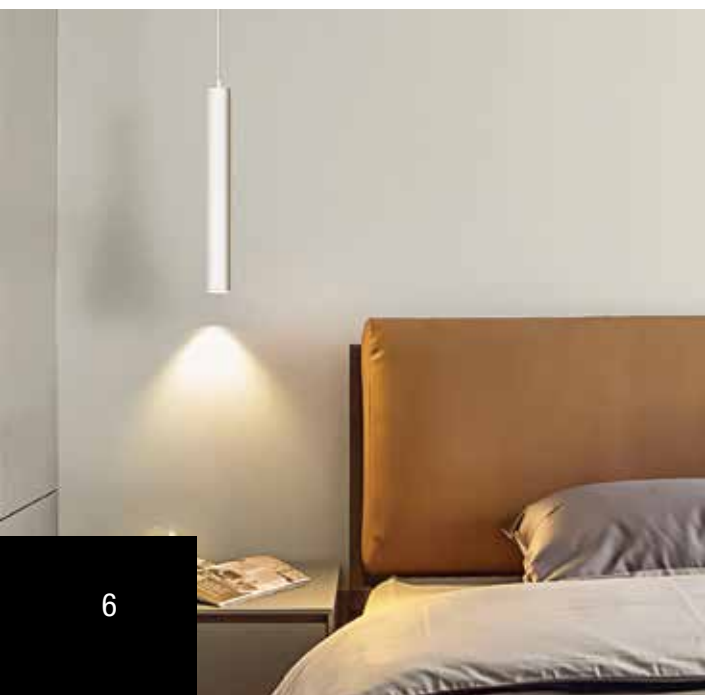

27	HM22-0001-1m SURFACE TRACK RAIL, WITH END CAP, WITH OVERLAY	BLACK
	HM22-0001-2m SURFACE TRACK RAIL, WITH END CAP, WITH OVERLAY	BLACK
28	HM22-0001-2m SURFACE TRACK RAIL, WITH END CAP, WITH OVERLAY	WHITE
29	HM22-0010-90° HORIZONTAL CORNER FOR SURFACE TRACK RAIL	BLACK
30	HM22-0010-90° HORIZONTAL CORNER FOR SURFACE TRACK RAIL	WHITE
31	HM22-0011-90° VERTICAL CORNER FOR SURFACE TRACK RAIL	BLACK
32	HM22-0011-90° VERTICAL CORNER FOR SURFACE TRACK RAIL	WHITE
33	HM22-0020-INSTALLATION CLIP FOR SURFACE TRACK RAIL, INSTALLATION CLIP FOR STRAIGHT	
34	PENDENT KIT FOR MAGNETIC TRACK RAIL-2*2m STEEL ROPE AND INSTALLATION ACCESSORIES