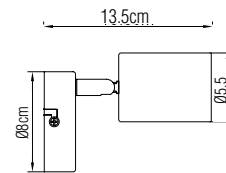

▪ **Dimension:**

SL ROTO 3

SL ROTO 1

SL ROTO 4

SL ROTO 2

SL ROTO 3R

SL WOOD/ROTO

SL WOOD/ROTO 1	METAL IN BLACK, WOOD DECORATION ON BASE, 1-GU10, MAX 35W	SIZE: 9*13cm
SL WOOD/ROTO 2	METAL IN BLACK, WOOD DECORATION ON BASE, 2-GU10, MAX 35W	SIZE: 21*9*11cm
SL WOOD/ROTO 3	METAL IN BLACK, WOOD DECORATION ON BASE, 3-GU10, MAX 35W	SIZE: D25*14cm
SL WOOD/ROTO 4	METAL IN BLACK, WOOD DECORATION ON BASE, 4-GU10, MAX 35W	SIZE: 49*9*11cm