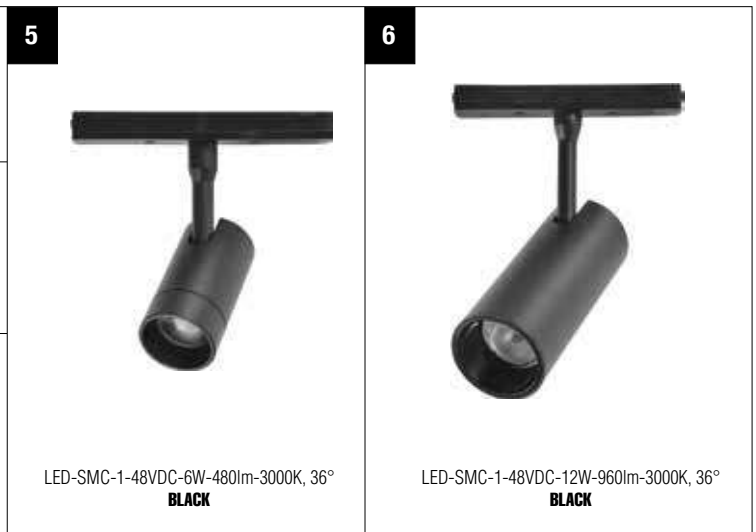

26	LED TRACK-TLJ08030-AC220-240V-30W-3000K-2700lm-36°	BLACK	Ø80x180mm	
	LED TRACK-TLJ08030-AC220-240V-30W-4000K-2700lm-36°	BLACK	Ø80x180mm	
27	LED TRACK-TLJ08030-AC220-240V-30W-3000K-2700lm-36°	WHITE	Ø80x180mm	
	LED TRACK-TLJ08030-AC220-240V-30W-4000K-2700lm-36°	WHITE	Ø80x180mm	
28	LENS FOR TLJ TRACK LIGHT 15°			
29	LENS FOR TLJ TRACK LIGHT 24°			

EU 3F SHEMATSKI PRIKAZ

MAGNETIC MINI SLIM

1	LED-SMA-2-48VDC-6W-420lm-3000K	280mm	BLACK	
2	LED-SMA-2-48VDC-12W-840lm-3000K	500mm	BLACK	
3	LED-SMB-1-48VDC-10W-800lm-3000K	400mm	BLACK	
4	LED-SMB-1-48VDC-20W-1600lm-3000K	650mm	BLACK	
5	LED-SMC-1-48VDC-6W-480lm-3000K, 36°	Ø35x100mm	BLACK	
6	LED-SMC-1-48VDC-12W-960lm-3000K, 36°	Ø45x120mm	BLACK	
7	LED-SMEB-1-48VDC-7W-560lm-3000K, 24°, 1m	Ø35x200mm, cable 1m	BLACK	

SKYLINE

SKY-06A840B 6M LENGHT, 20MM WIDTH, BLACK, SET

SKY-12C840B 12M LENGHT, 20MM WIDTH, BLACK, SET

KD8621/900

KD8621/480

KD8621

KD8621/480 WHITE E27*1

▪ **Dimension:** L480*W380*H400mm, KABEL 1500mm