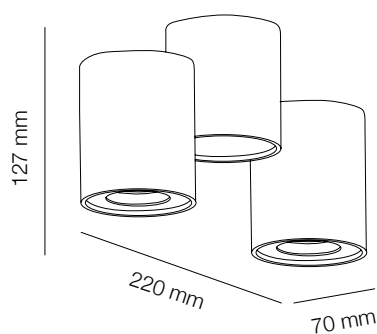

▪ **Dimenzije:**

WHITE