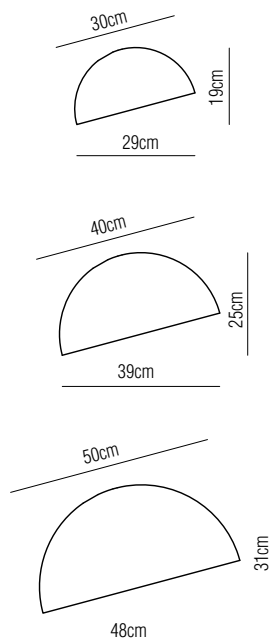

CL610-400

CL610-500

CL610-300

▪ Dimension:

CL611-300/400/500

CL611-300	CEILING LAMP, MATT BLACK OUTSIDE, GOLD INSIDE	E-27, 60W
CL611-300	CEILING LAMP, MATT WHITE OUTSIDE, GOLD INSIDE	E-27, 60W
CL611-300	CEILING LAMP, GOLD OUTSIDE, GOLD INSIDE	E-27, 60W
CL611-400	CEILING LAMP, MATT BLACK OUTSIDE, GOLD INSIDE	E-27, 60W
CL611-400	CEILING LAMP, MATT WHITE OUTSIDE, GOLD INSIDE	E-27, 60W
CL611-400	CEILING LAMP, GOLD OUTSIDE, GOLD INSIDE	E-27, 60W
CL611-500	CEILING LAMP, MATT BLACK OUTSIDE, GOLD INSIDE	E-27, 60W
CL611-500	CEILING LAMP, MATT WHITE OUTSIDE, GOLD INSIDE	E-27, 60W
CL611-500	CEILING LAMP, GOLD OUTSIDE, GOLD INSIDE	E-27, 60W