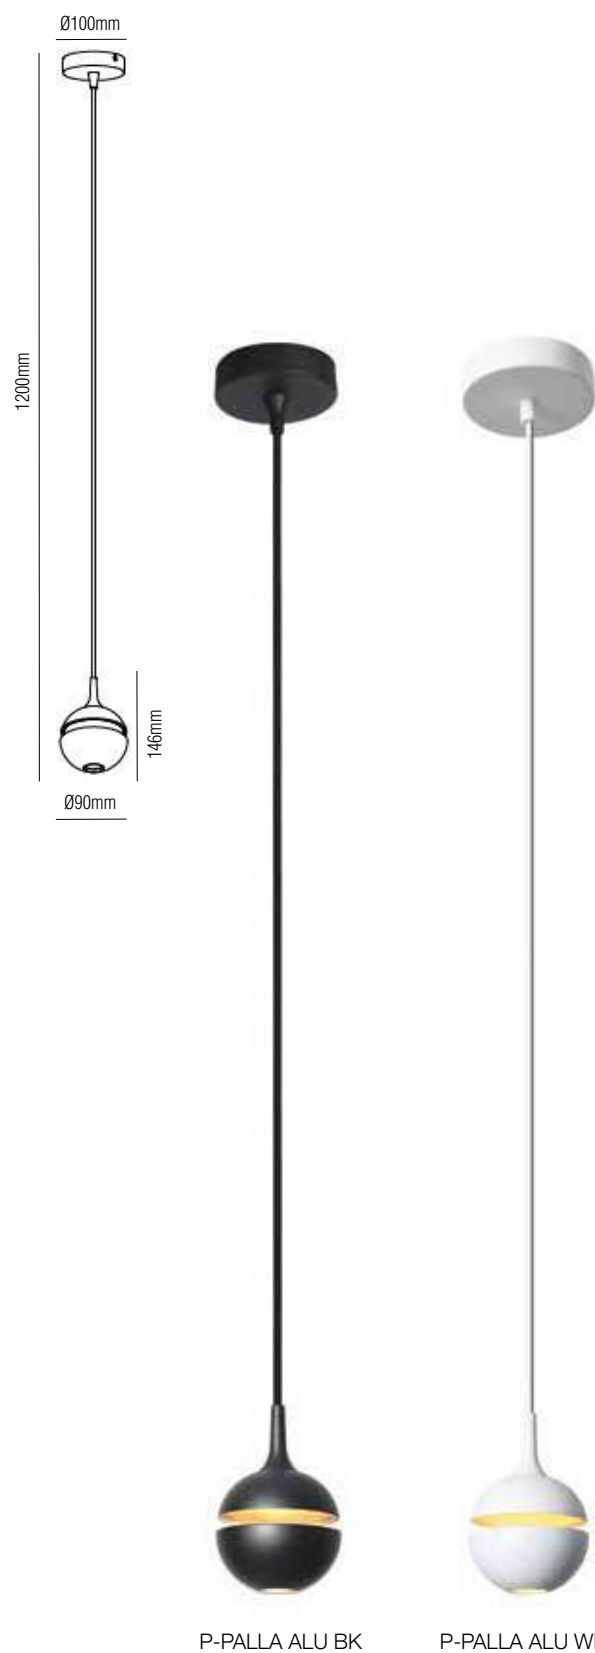

Dimension:

P-PALLA ALU BK

P-PALLA ALU WH