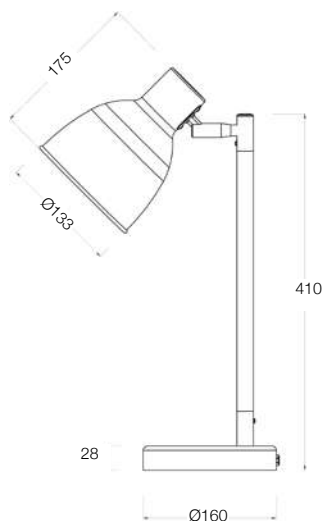

HD1707

HD1707   MATT BLACK+WOOD   **E27 MAX 11W**

HD1707   MATT WHITE+WOOD   **E27 MAX 11W**

HD1746

HD1746   MATT BLACK+WOOD   **E27 MAX 11W**

HD1746   MATT WHITE+WOOD   **E27 MAX 11W**