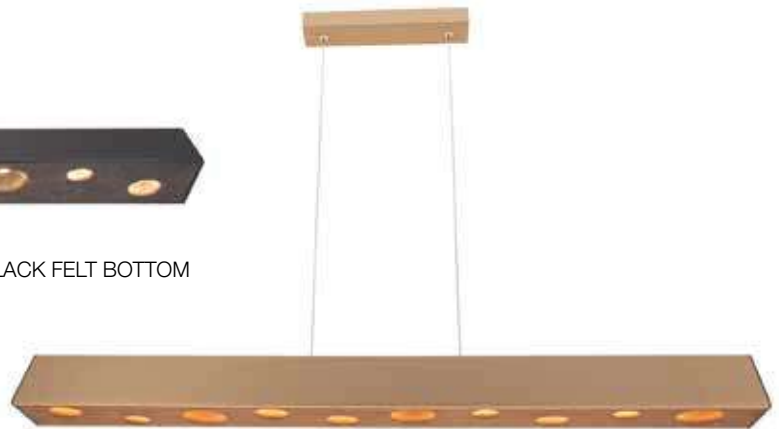

- **Dimension:** L1090*W401*H150mm
- PET FELT PENDANT-OVAL SMOOTH
- EAGLERISE DRIVER OR EQUIVALENT, NON DIMMABLE

FY-PEA38-D-40 BLACK+ORANGE INSIDE

FY-PEA38-D-40 BLACK+GREY INSIDE

FY-PEA381-E-11

FY-PEA381-E-11	BLACK ALUMINIUM TOP WITH MIX BLACK FELT BOTTOM	SMD LED 30W CRI>90, FELT PENDANT	
FY-PEA381-E-11	BROWN ALUMINIUM TOP WITH COFFEE FELT BOTTOM	SMD LED 30W CRI>90, FELT PENDANT	

- **Dimension:** L1095*W115*H95mm
- FELT + ALUMINIUM
- SAMSUNG 5050 CHIPS, 30°LENS
- EAGLERISE DRIVER OR EQUIVALENT, NON DIMMABLE

FY-PEA381-E-11 BLACK ALUMINIUM TOP WITH MIX BLACK FELT BOTTOM

FY-PEA381-E-11 BROWN ALUMINIUM TOP WITH MIX COFFEE FELT BOTTOM